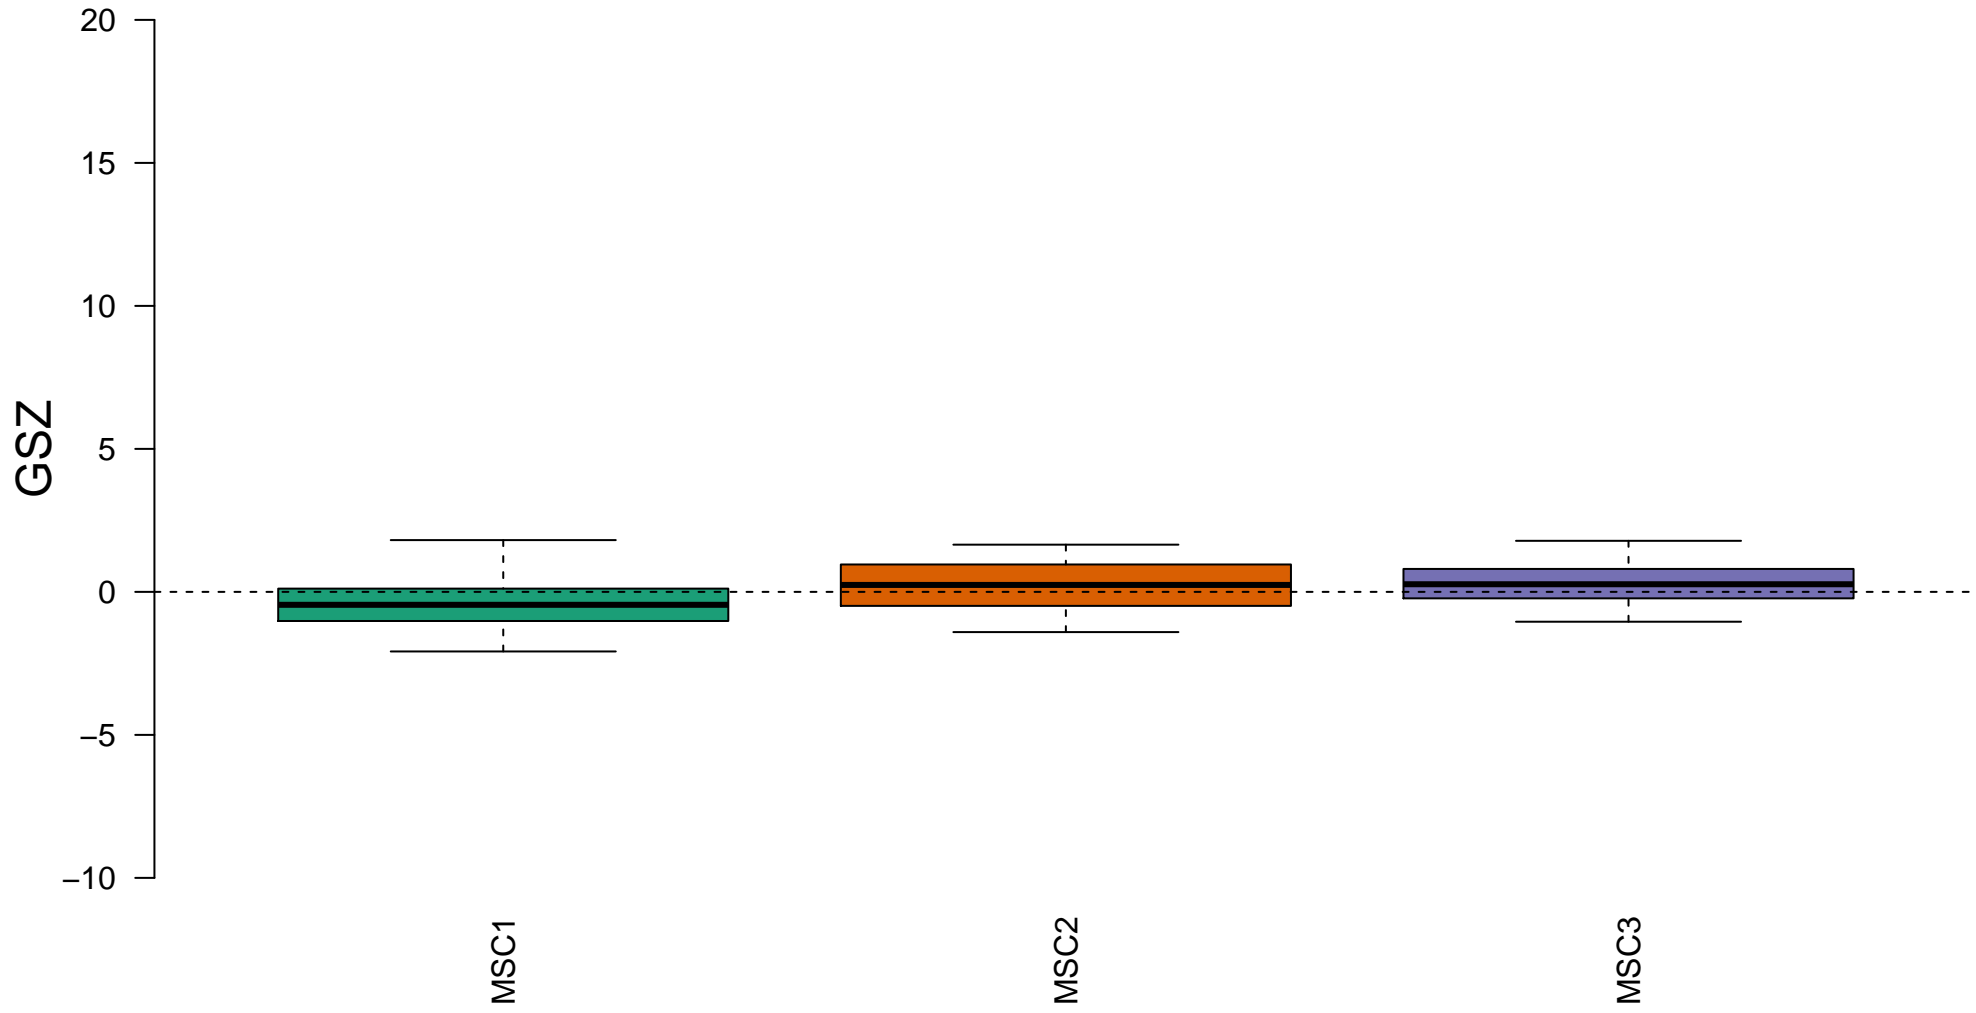

MCDOWELL_ACUTE_LUNG_INJURY_DN

■ on
■ -
□ off

MCDOWELL_ACUTE_LUNG_INJURY_DN

Enrichment in overexpression spots

Enrichment in kMeans clusters